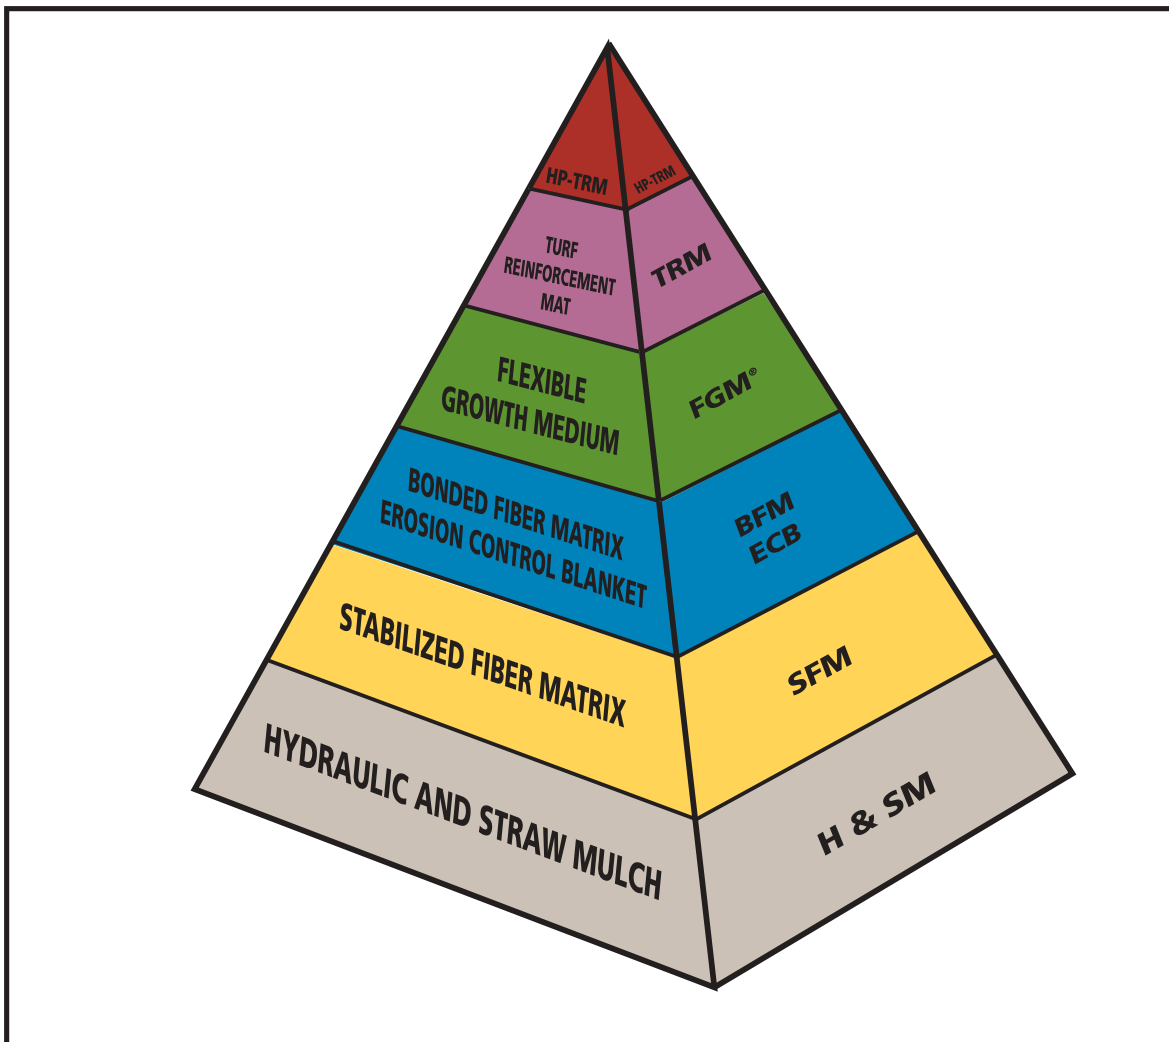

THE PERFORMANCE PYRAMID FOR SLOPE PROTECTION AND EROSION CONTROL

THE PROFILE PERFORMANCE PYRAMID